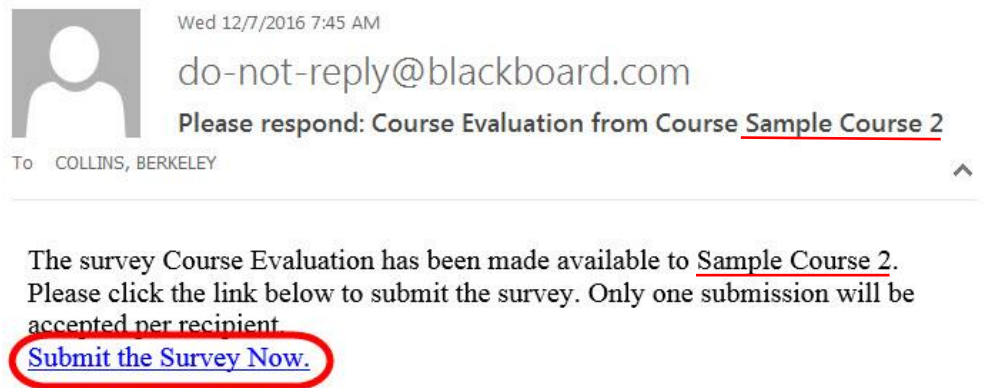

Click the link that says **Submit Survey Now**

- The course evaluation will open in a browser. You are not asked to log into blackboard to complete the survey. You will not be able to access the survey from anywhere within Blackboard – only from this email.