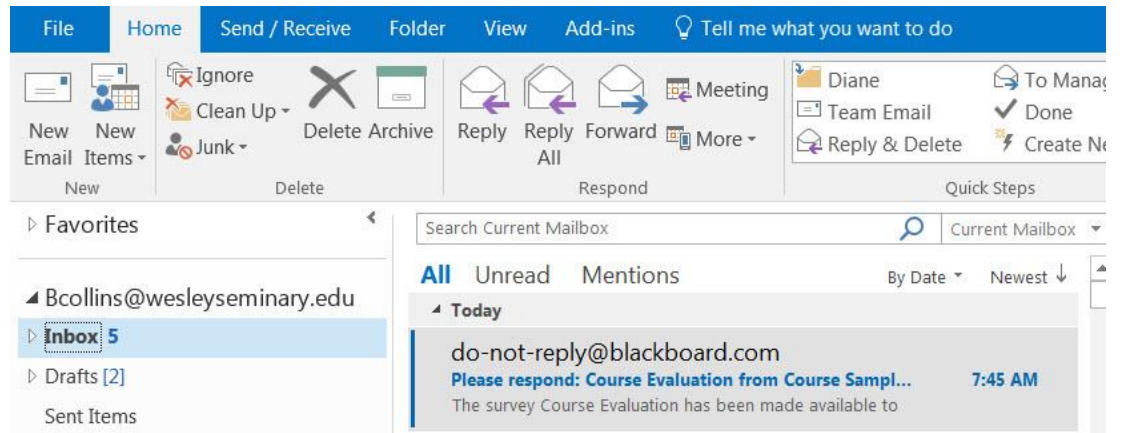

Completing Course Evaluations

- Course evaluations will be sent to your Wesley email address. It may show up in your junk or spam folders.

- The course name will be in the Subject line of the email and in the body of the email.

Click the link that says **Submit Survey Now**

- The course evaluation will open in a browser. You are not asked to log into blackboard to complete the survey. You will not be able to access the survey from anywhere within Blackboard – only from this email.