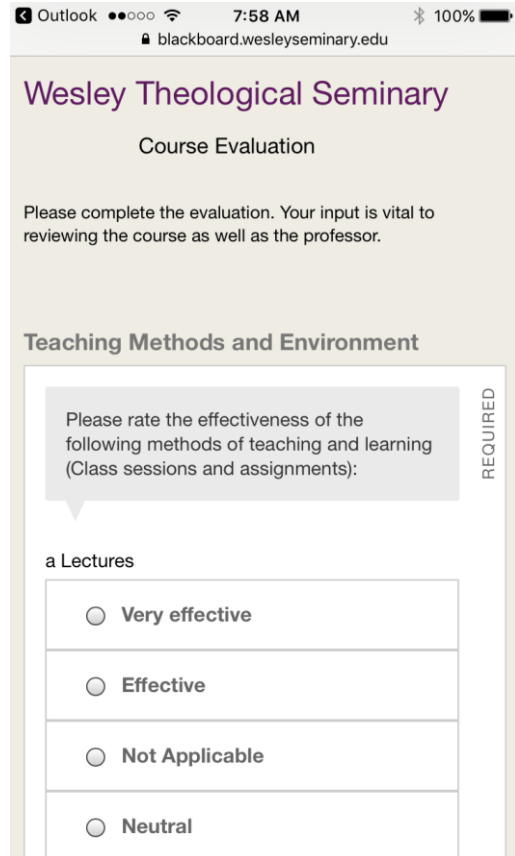

4. The survey can be completed on a mobile device. You would just click the link from your email. In testing, we found that sometimes it takes a little longer to load via mobile.