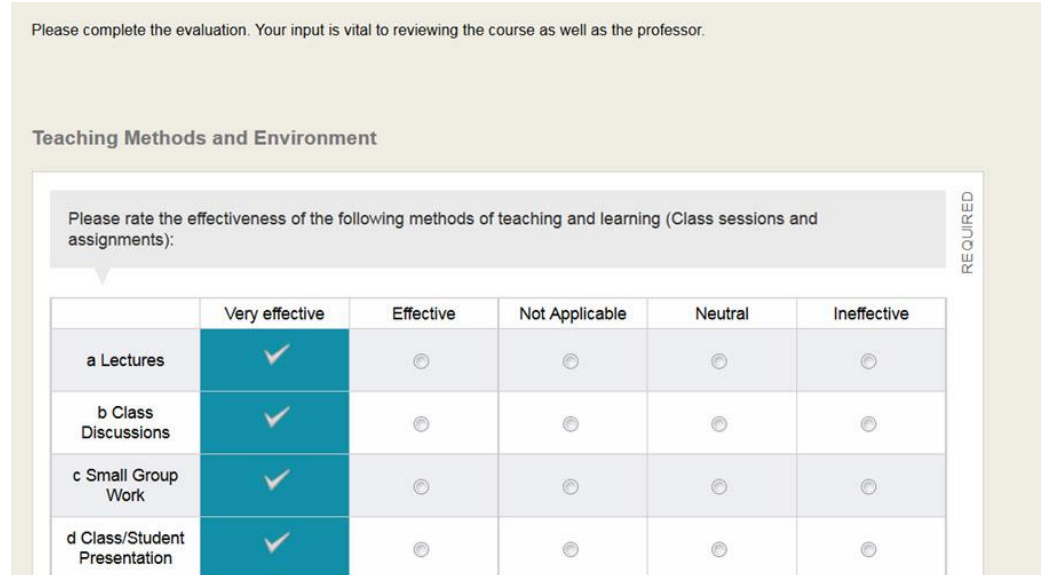

5. Click the radio buttons to complete the survey questions.